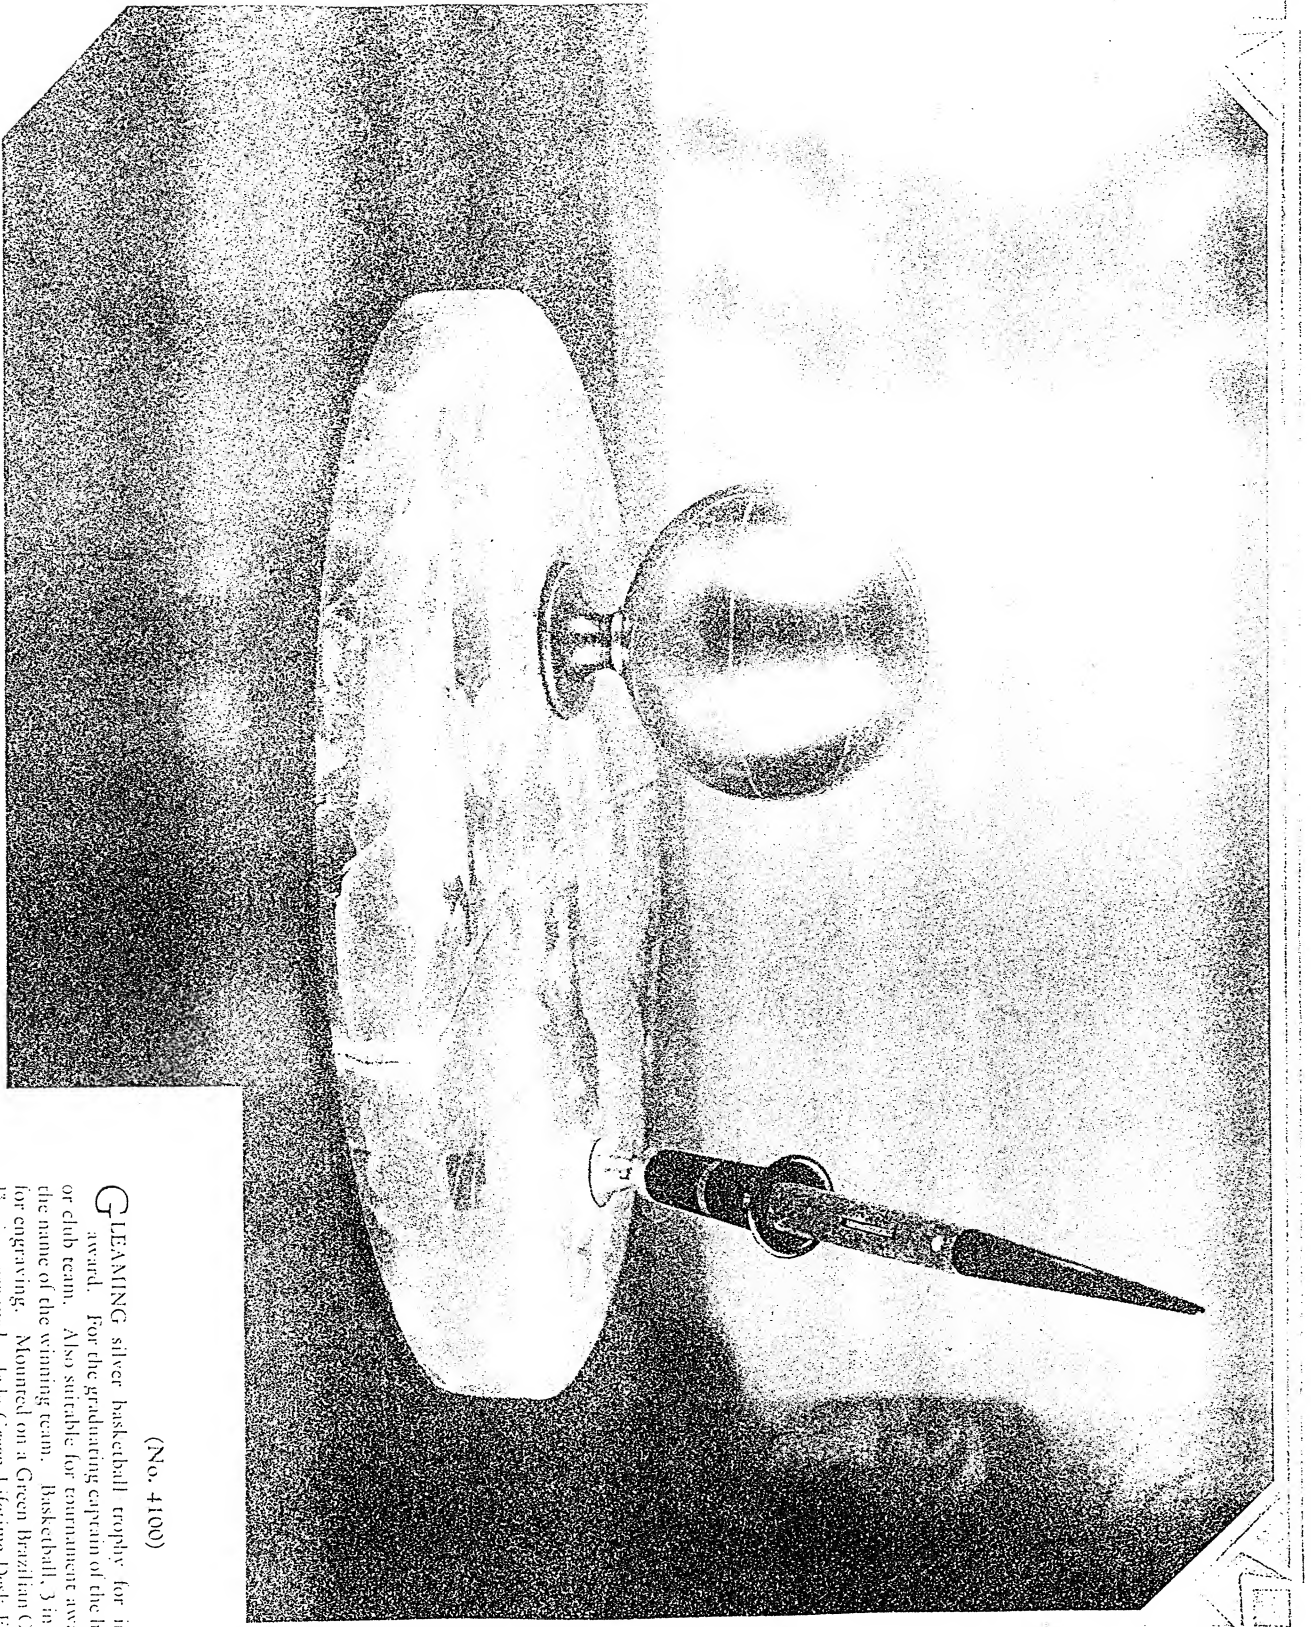

(No. 4100)

GLEANING silver basketball trophy for individual or team award. For the graduating captain of the high school, college or club team. Also suitable for tournament award, inscribed with the name of the winning team. Basketball, 3 in. diameter, suitable for engraving. Mounted on a Green Brazilian Onyx base, 7 x 10 x 1 1/16 in., grooved. Jade Green Lifetime Desk Fountain-pen, black receptacle with gold band.

Silver, List price $50